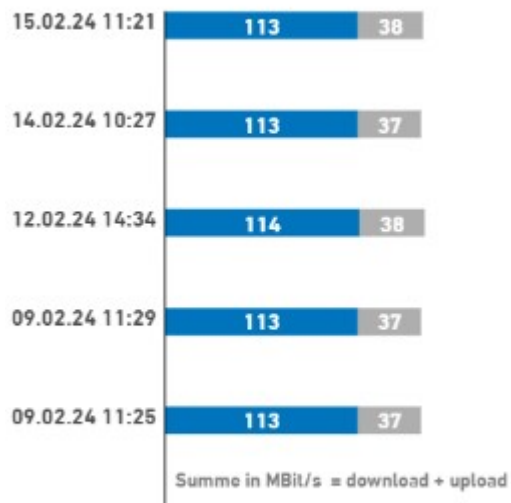

Vergangene Messungen

■ Download in MBit/s ■ Upload in MBit/s

Vergangene Messungen

■ Download in MBit/s ■ Upload in MBit/s