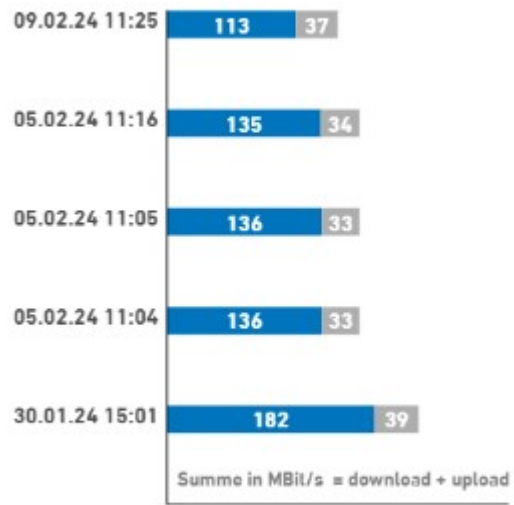

Vergangene Messungen

■ Download in MBit/s ■ Upload in MBit/s

Vergangene Messungen

■ Download in MBit/s ■ Upload in MBit/s